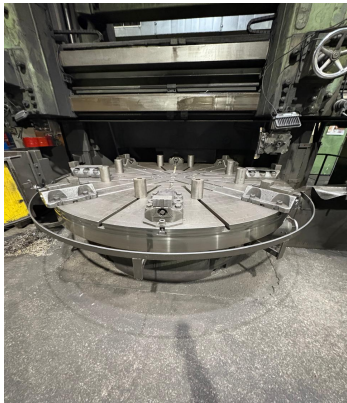

Regd. address

B69/A, 3rd Stage,
Peenya Industrial Estate,
Bangalore - 560058.

Warehouse

553, 5th Main,
Peenya 2nd Stage
Bangalore - 560058.

Registration

GST: 29ACHPS2669E1Z7
PAN: ACHPS2669E

Contact

info@satishengineering.com
+91 80 41272652/40942959
www.satishengineering.com