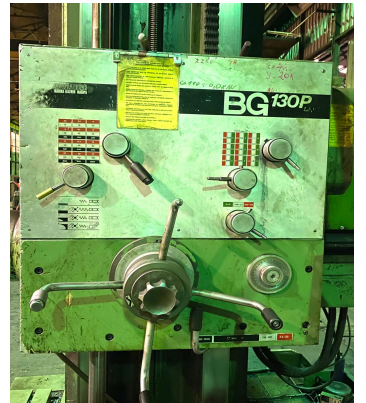

SATISH ENGINEERING

Importers of used machinery

ILR FLOOR BORING MACHINE-BG 130 P

Machine Name: ILR FLOOR BORING MACHINE-BG 130 P

Manufacturer: ILR- IVO LOLA RIBAR

Model: BG 130 P

Country: GERMANY

Stock-no.: SEC00026

Price.: On Request

Technical Specifications

ILR FLOOR BORING MACHINE

Brand: ILR(Wotan)

Model: BG 130 P

Controls: Conventional

Working Range :

X-axis travel: 4000 mm

Y-axis travel: 2000 mm

Floor Plate

table surface (left-right): 5000 mm

table surface (front-back): 1500 mm

spindle diameter: 130 mm

1x Plate : (5000 x 1500mm)

Regd. address

B69/A, 3rd Stage,
Peenya Industrial Estate,
Bangalore - 560058.