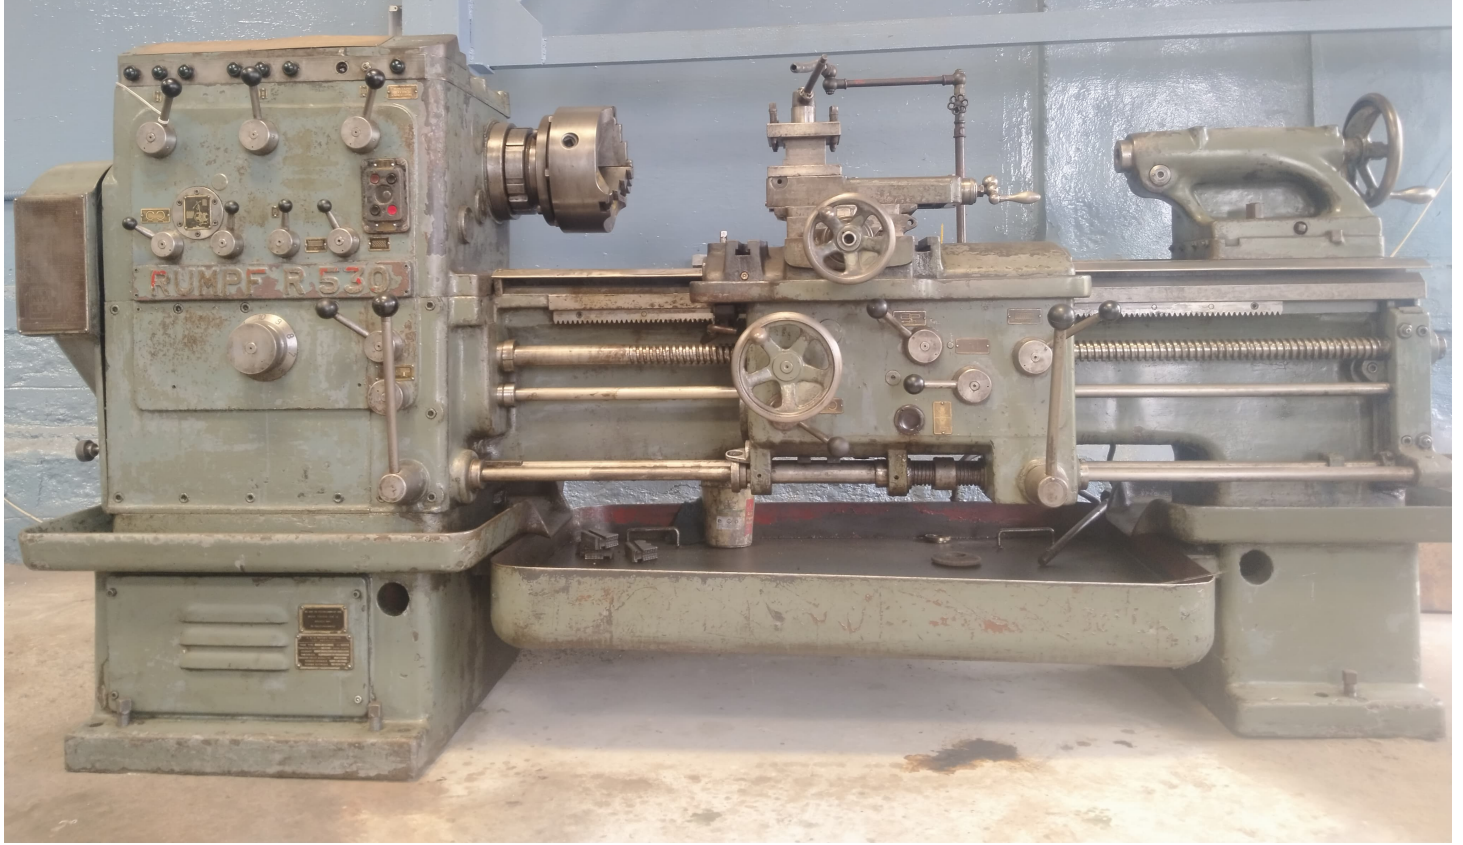

SOLD

Regd. address

B69/A, 3rd Stage,
Peenya Industrial Estate,
Bangalore - 560058.

Warehouse

553, 5th Main,
Peenya 2nd Stage
Bangalore - 560058.

Registration

GST: 29ACHPS2669E1Z7
PAN: ACHPS2669E

Contact

info@satishengineering.com
+91 80 41272652/40942959
www.satishengineering.com