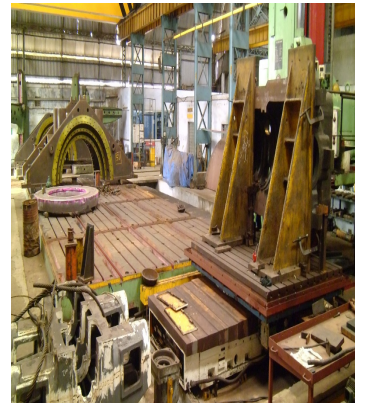

Regd. address

B69/A, 3rd Stage,
Peenya Industrial Estate,
Bangalore - 560058.

Warehouse

553, 5th Main,
Peenya 2nd Stage
Bangalore - 560058.

Registration

GST: 29ACHPS2669E1Z7
PAN: ACHPS2669E

Contact

info@satishengineering.com
+91 80 41272652/40942959
www.satishengineering.com